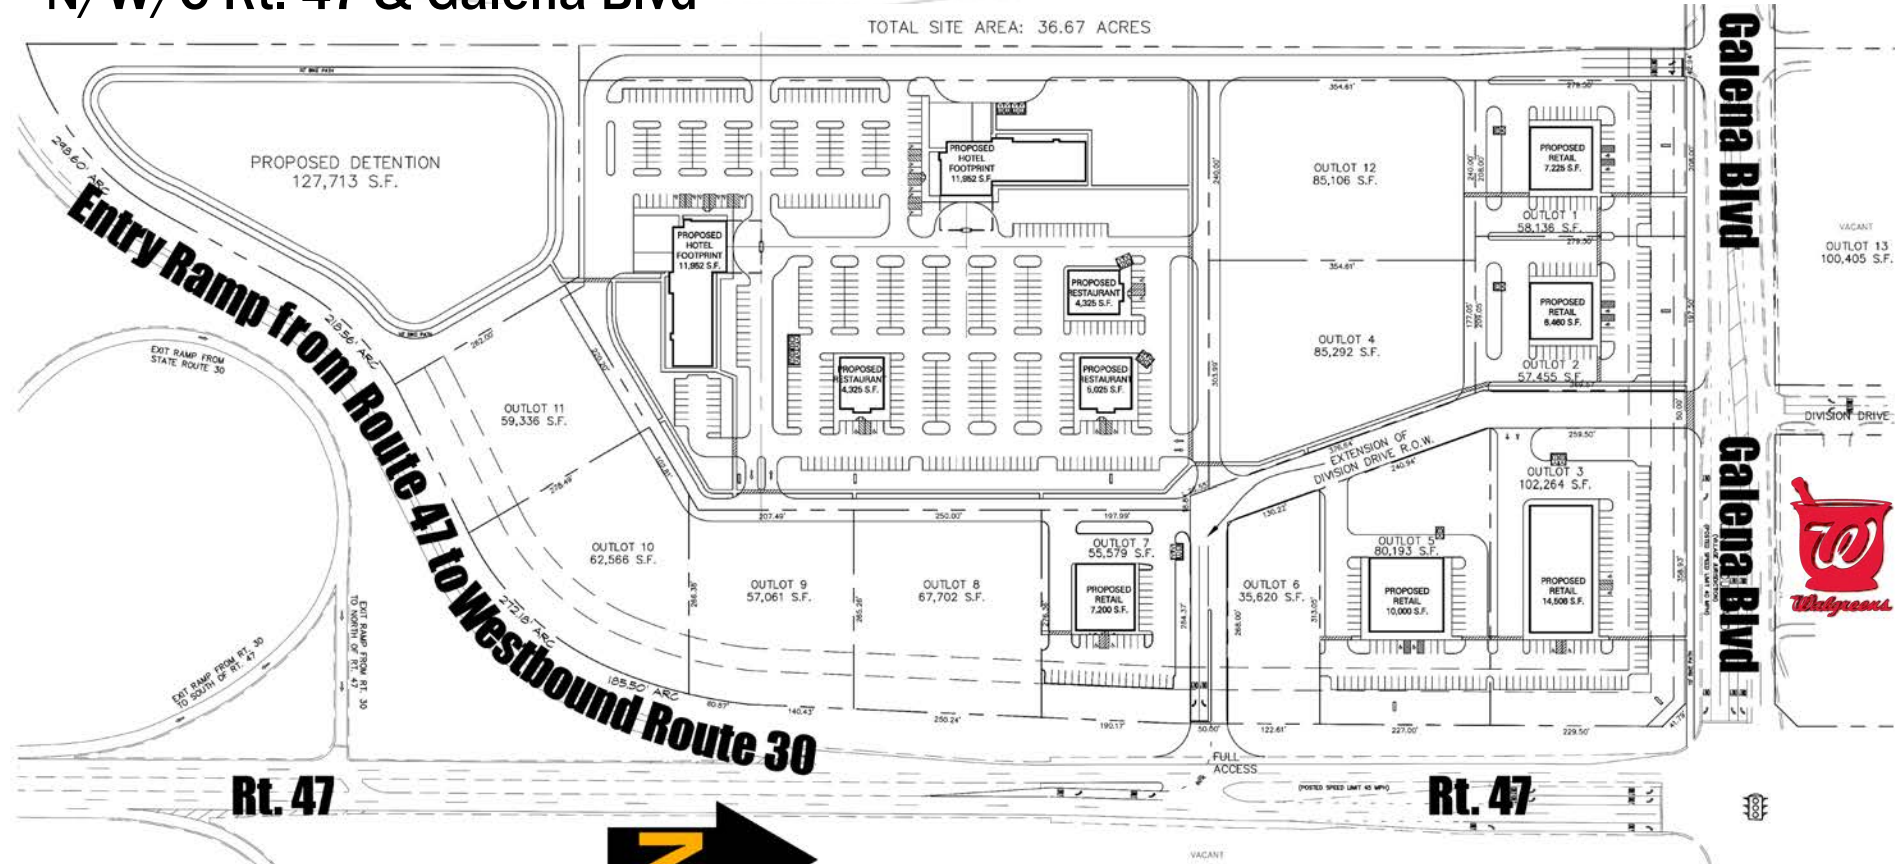

# New Sugar Grove Rt. 47 & Galena Plaza

- ◆ Excellent opportunity for the following businesses:
  - ◆ Retail
  - ◆ Restaurants
  - ◆ Lodging/Motels
  - ◆ Offices

# New Sugar Grove Rt. 47 & Galena Plaza

Preliminary Site Plan • Subject to change

N/W/C Rt. 47 & Galena Blvd

TOTAL SITE AREA: 36.67 ACRES

Please call 312-332-4172

# New Sugar Grove Rt. 47 & Galena Plaza

- ◆ Excellent visibility
- ◆ Close proximity to major traffic routes/counts
  - ◆ Rt. 47 – 18,300 VPD
  - ◆ Galena Blvd – 10,650
  - ◆ Rt. 30 – 17,460