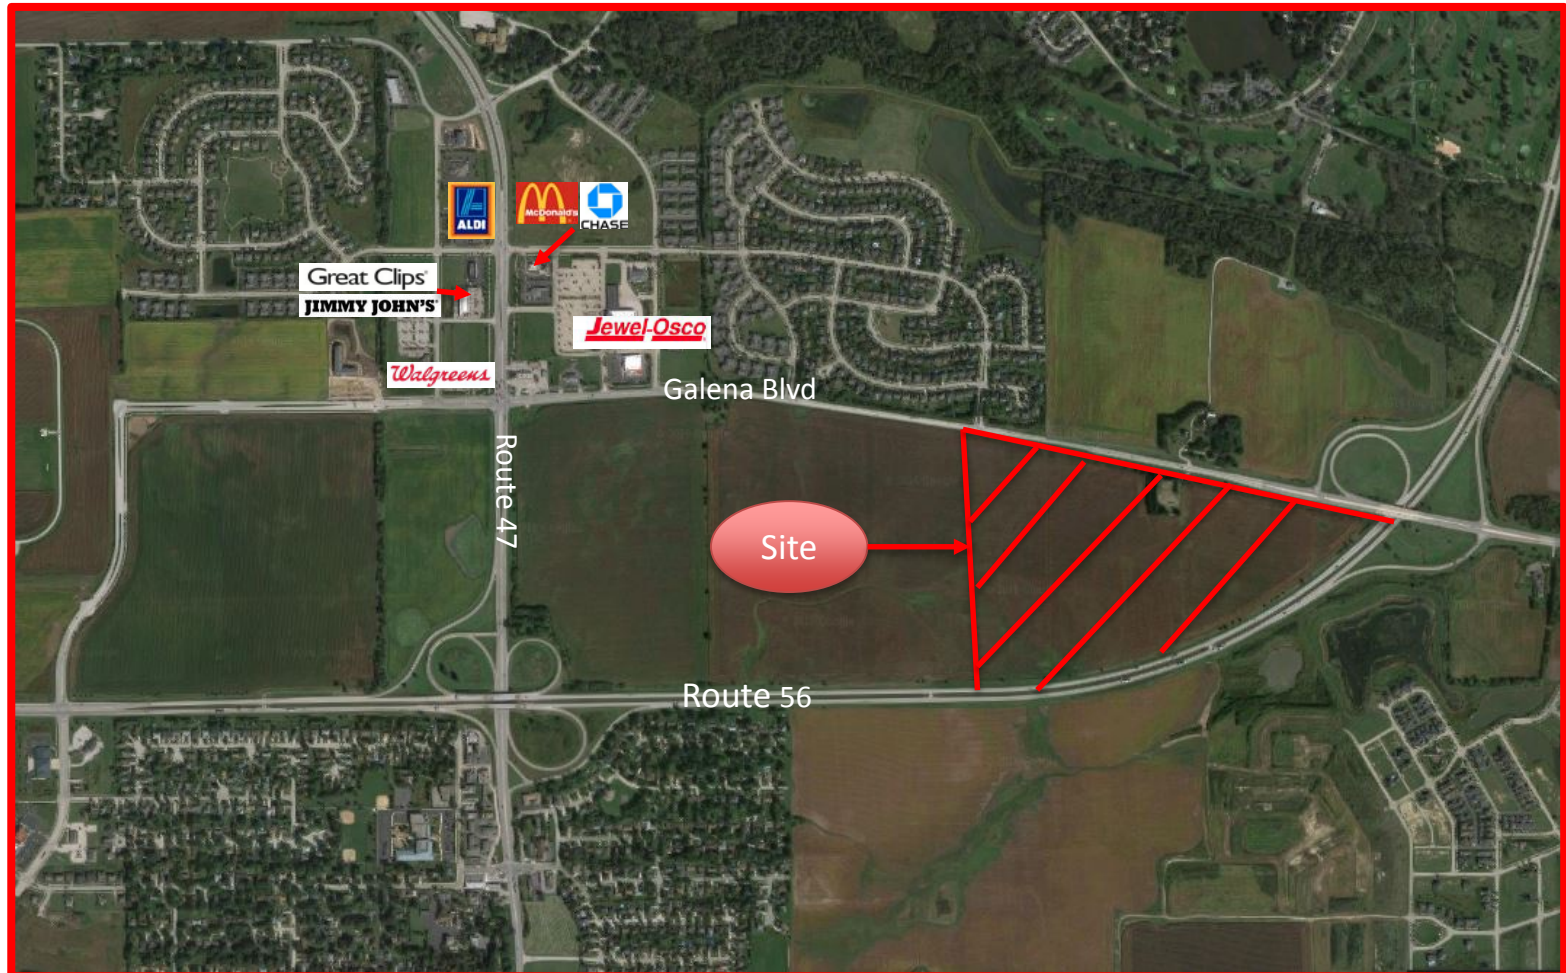

LOCATION FINDERS INTERNATIONAL, INC.

9440 Enterprise Drive | Mokena, IL 60448 | lfirealestate.com | 708.478.7666

Sugar Grove, IL

SWC Galena & Route 56

Site Information:

Site area: 66 acres

Full access interchange at Route 56

Located at Sugar Grove "gateway"

Traffic Counts:

Route 47: 20,000 VPD

Route 56: 17,200 VPD

Galena Blvd: 10,650 VPD

Contact Information:

Marty Burke
 mburke@lfirealestate.com
 708-390-1618

Demographics: