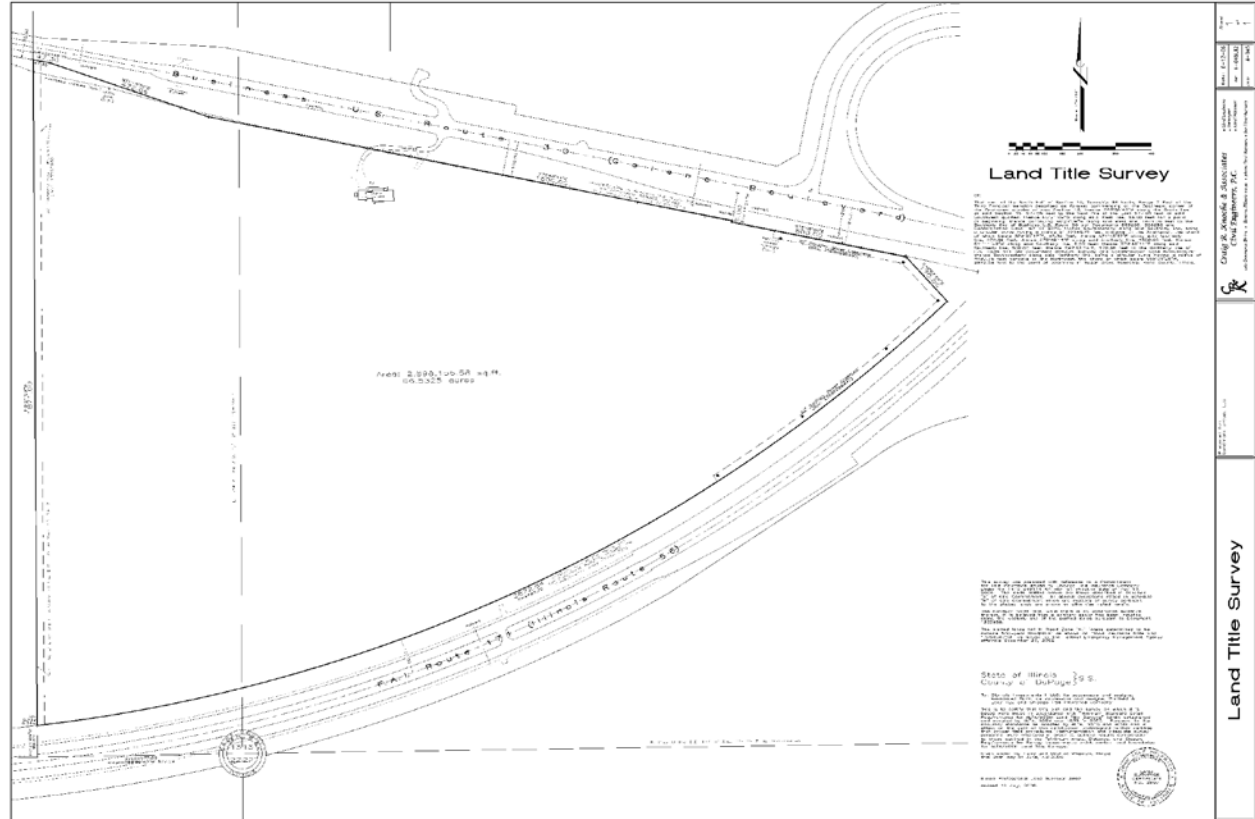

LOCATION FINDERS INTERNATIONAL, INC.

9440 Enterprise Drive | Mokena, IL 60448 | lfirealestate.com | 708.478.7666

Sugar Grove, IL

SWC Galena & Route 56

Site Information:

Site area: 66 acres

Full access interchange at Route 56

Located at Sugar Grove "gateway"

Traffic Counts:

Route 47: 20,000 VPD

Route 56: 17,200 VPD

Galena Blvd: 10,650 VPD

Contact Information:

Marty Burke
 mburke@lfirealestate.com
 708-390-1618

Demographics: