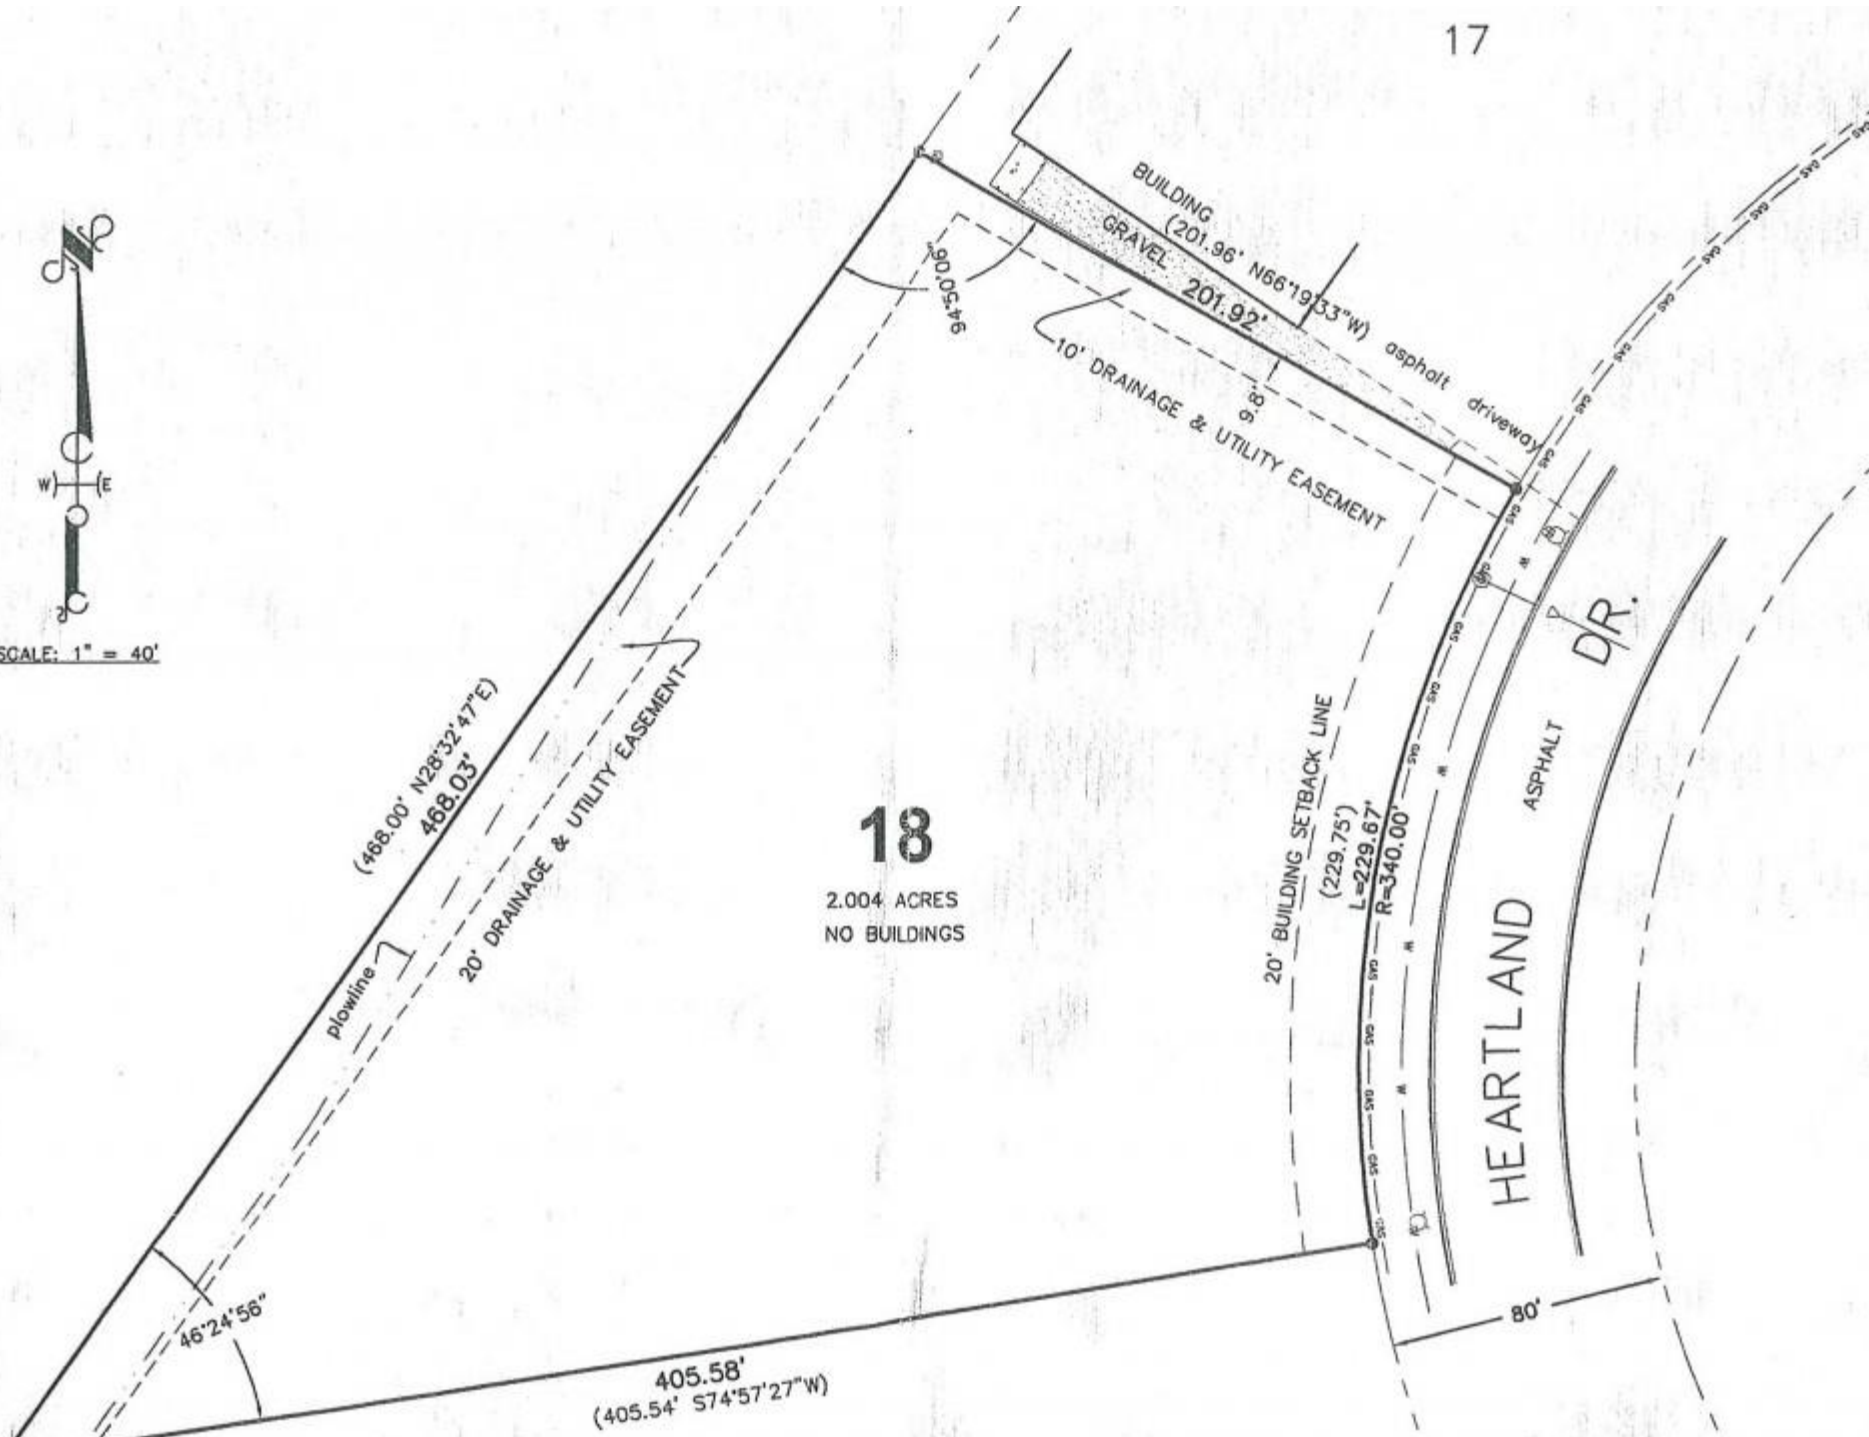

SCALE: 1" = 40'

2.004 Acres - Sugar Grove, IL - Lot 18 - INDUSTRIAL

Overview

ID: #2598

Price: \$ 165,000

Type: Industrial

Contract: For Sale

Location: Sugar Grove, IL

FOR SALE – 2.004 Acres – Sugar Grove, IL – Lot 18 – Sugar Grove Research Park – N Heartland Drive

- Hard to find small Industrial Lot
- Located in Sugar Grove Research Park
- Lot is Net of detention
- Great price @ \$165,000
- Direct access to Rt. 47, just over 2 miles from I-88 Interchange

ZONED: Industrial

Dolan and Murphy, 765 Orchard Ave., Aurora, IL 60506 Phone: (630) 801-8800 x 102, Mobile: (630) 774-8524

Brian K. Dolan

Bkd8476@aol.com